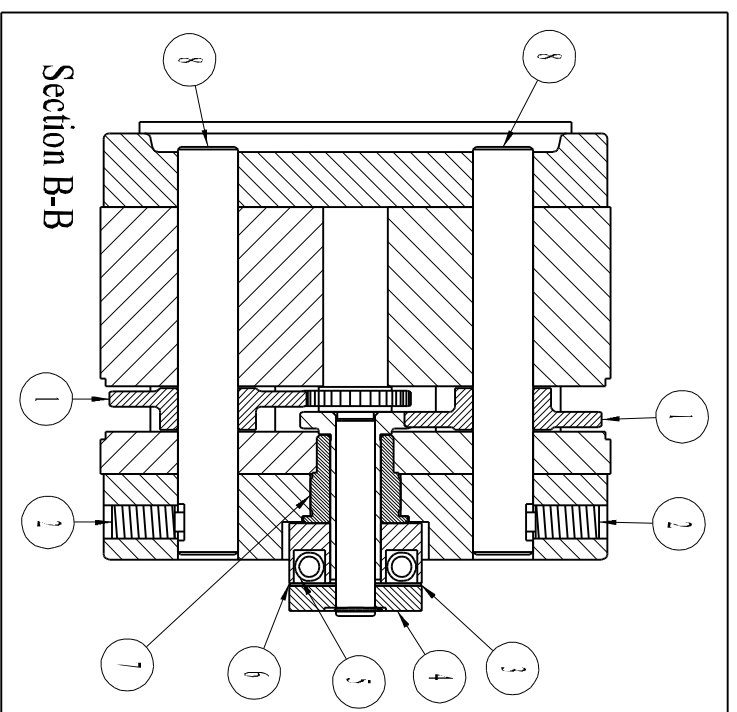

162MTQ1

Components

162913MTQ: Bracket Assembly - shown here
160911QR: Power Pack Assembly - not shown
141600: Control Valve Assembly - not shown

Serial No. Range 162605-Current

Revision: D

ITEM	PART#	QTY	DESCRIPTION
1	160005	2	Idler Gear
2	160103	4	Screw:SSS, 5/16-18 x .750 Half Dog Pt.
3	160102	1	Cover Plate
4	160092	1	Adjusting Collar
5	160051	2	Compensator Spring
6	160050	1	Spring Retainer
7	160048	1	Compensator Bushing
8	160145	2	Fulcrum Pin (New Style)
9	140207	4	Screw:SHCS, #6-32 x .250
10	160045	2	Roll Gear Guard
11	162305	1	R.H. Match Taper Roll Arm-Q2 Style
12	160046	2	Idler Gear Guard
13	160034	1	Roll Arm Spring-Short (Red)
14	160035	1	Roll Arm Spring-Long (Green)
15	140204	2	Screw:SHCS, 1/4-28 x .375
16	160039	2	Key
17	160030	1	Wedge, Narrow
18	160031	1	Wedge, Medium
19	160032	1	Wedge, Large
20	160033	1	Wedge, Ex-Large
21	160025	2	Wedge Roller (.625 Dia.)
22	160402	2	Wedge Roller (.688 Dia.)
23	160026	2	Wedge Roller (.750 Dia.)
24	160403	2	Wedge Roller (.813 Dia.)
25	160027	2	Wedge Roller (.875 Dia.)
26	160405	2	Wedge Roller (.938 Dia.)
27	160028	2	Wedge Roller (1.000 Dia.)