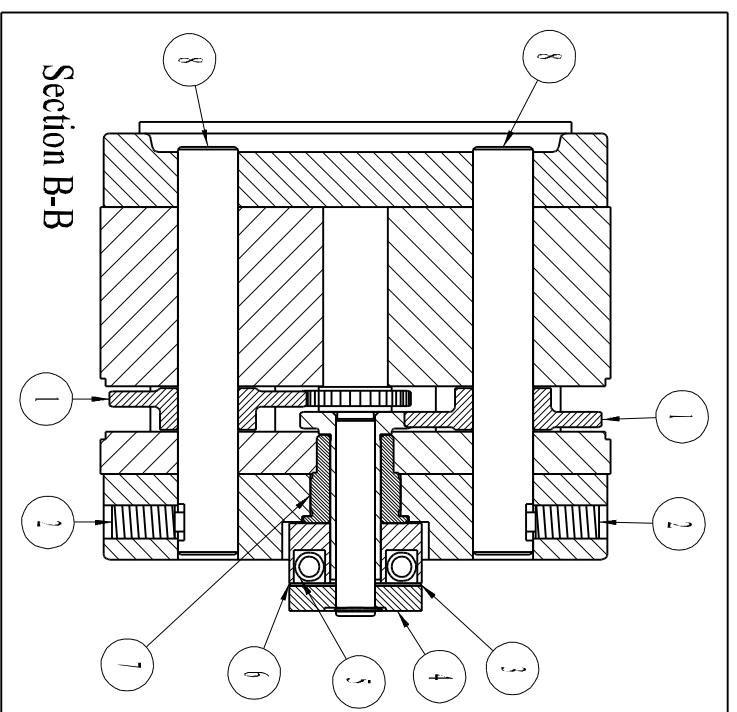

## Components

**162912M TK: Bracket Assembly - shown here**  
**160911QR: Power Pack Assembly - not shown**  
**141600: Control Valve Assembly - not shown**

### Revision: D

ITEM	PART#	QTY	DESCRIPTION
1	160005	2	Idler Gear
2	160103	4	Screw: SSS, 5/16-18 x .750 Half Dog Pt.
3	160102	1	Cover Plate
4	160092	1	Adjusting Collar
5	160051	2	Compensator Spring
6	160050	1	Spring Retainer
7	160048	1	Compensator Bushing
8	160145	2	Fulcrum Pin (New Style)
9	140207	4	Screw: SHCS, #6-32 x .250
10	170016	2	R.H. Gear Guard
11	162303	1	R.H. Match Taper Roll Arm-K2 Style
12	160046	2	Idler Gear Guard
13	160034	1	Roll Arm Spring-Short (Red)
14	160035	1	Roll Arm Spring-Long (Green)
15	140204	2	Screw: SHCS 1/4-28 x .375
16	160039	2	Key
17	160040	2	Stepped Key (.750)
18	160030	1	Wedge, Narrow
19	160031	1	Wedge, Medium
20	160032	1	Wedge, Large
21	160033	1	Wedge, Ex-Large
22	160025	2	Wedge Roller (.625 Dia.)
23	160402	2	Wedge Roller (.688 Dia.)
24	160026	2	Wedge Roller (.750 Dia.)
25	160403	2	Wedge Roller (.813 Dia.)
26	160027	2	Wedge Roller (.875 Dia.)
27	160405	2	Wedge Roller (.938 Dia.)